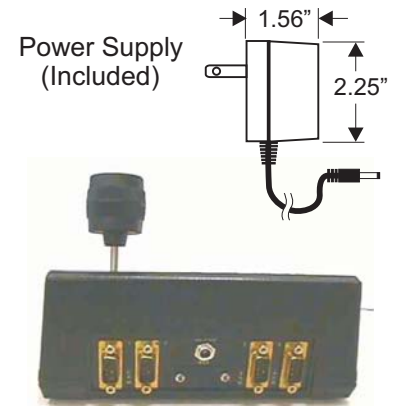

CP-ITV3-EVI/BRC

3-Axis ITV Control Panel

**Telemetrics Control Panel for the Sony
EVI-D30, EVI-D70, EVI-D100, BRC-300, BRC-700 and ELMO PTC-100
Pan/Tilt Video Cameras enhances function and value for
Teleconferencing, Educational, and Security Applications.**

Control Panel

Front

Side

Back

Description:

The Telemetrics CP-ITV3-D100 is an RS-232 serial desktop control panel designed to control the Sony EVI-D30, EVI-D70, EVI-D100, BRC-300, BRC-700 and Elmo PTC-100 pan/tilt video cameras. Up to four camera systems can be connected and controlled by one control panel.

A proportional rate joystick provides smooth, simultaneous control of pan, tilt and zoom. Switches are provided to control focus and iris of the camera lens, and motorized elevating tripod - telepod. Six memorized presets, pan, tilt, zoom and focus positions, for each of the four cameras can be recalled by selector switches provided or by external contact closures (option). Interacting local and remote control panels, RS-232 interconnected, can control the cameras at either location by selecting the front panel Local/Remote switch. RS-232 addressable external video switchers are also controllable when operating camera select buttons.

* For Plenum cables, use part number CA-ITV-DP-XXX (where XXX=feet).

Mounting Brackets

Specifications and features subject to change without notice.