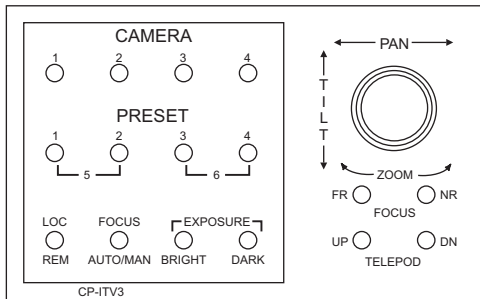

CP-ITV3-EVI/BRC

3-Axis ITV Control Panel

**Telemetrics Control Panel for the Sony
EVI-D30, EVI-D70, EVI-D100, BRC-300, BRC-700 and ELMO PTC-100
Pan/Tilt Video Cameras enhances function and value for
Teleconferencing, Educational, and Security Applications.**

Control Panel

Front

Side

Back

Description:

The Telemetrics CP-ITV3-D100 is an RS-232 serial desktop control panel designed to control the Sony EVI-D30, EVI-D70, EVI-D100, BRC-300, BRC-700 and Elmo PTC-100 pan/tilt video cameras. Up to four camera systems can be connected and controlled by one control panel.

A proportional rate joystick provides smooth, simultaneous control of pan, tilt and zoom. Switches are provided to control focus and iris of the camera lens, and motorized elevating tripod - telepod. Six memorized presets, pan, tilt, zoom and focus positions, for each of the four cameras can be recalled by selector switches provided or by external contact closures (option). Interacting local and remote control panels, RS-232 interconnected, can control the cameras at either location by selecting the front panel Local/Remote switch. RS-232 addressable external video switchers are also controllable when operating camera select buttons.

Functions:

- Four Pan/Tilt Camera Select Switches
 - Six Preset Shot Switches
 - Local/Remote Select (Daisy Chain only)
 - Proportional Joystick for control of pan, tilt and zoom.
 - Lens Focus Far/Near
 - Lens Focus Auto/Man
 - Lens Iris Bright/Dark
 - Video Switcher (Daisy Chain Only)
 - Telepod Up/Down
- (Kramer 6 x 1 Switcher - CVG-SW61CS)