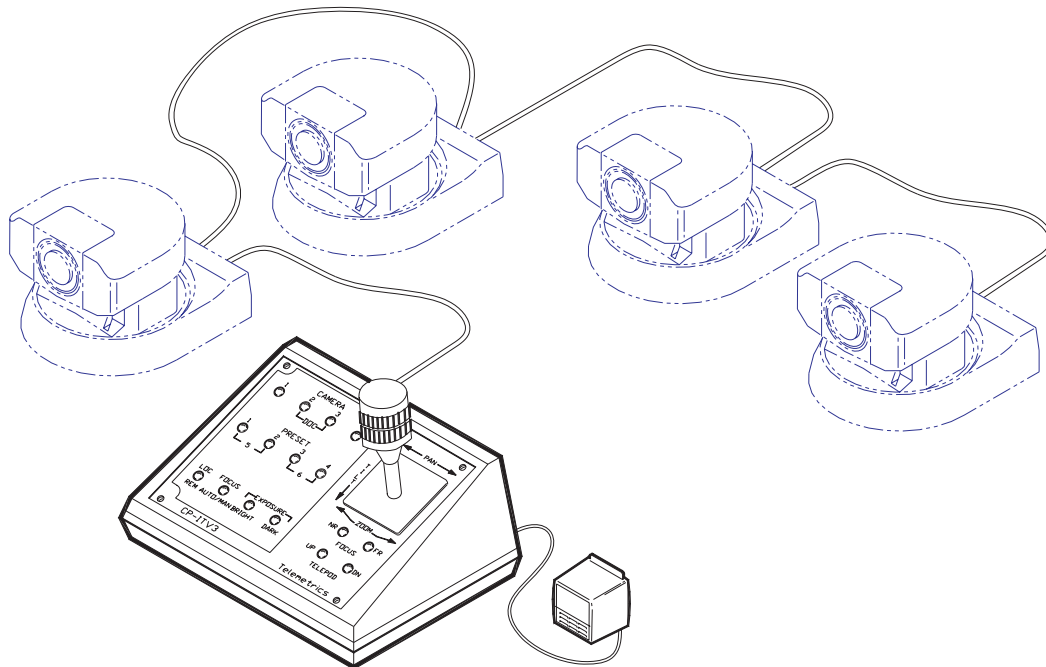

CP-ITV3-EVI/BRC

3-Axis ITV Control Panel

**Telemetrics Control Panel for the Sony
EVI-D30, EVI-D70, EVI-D100, BRC-300, BRC-700 and ELMO PTC-100
Pan/Tilt Video Cameras enhances function and value for
Teleconferencing, Educational, and Security Applications.**

Control Panel

Front

Side

Back

Description:

The Telemetrics CP-ITV3-D100 is an RS-232 serial desktop control panel designed to control the Sony EVI-D30, EVI-D70, EVI-D100, BRC-300, BRC-700 and Elmo PTC-100 pan/tilt video cameras. Up to four camera systems can be connected and controlled by one control panel.

A proportional rate joystick provides smooth, simultaneous control of pan, tilt and zoom. Switches are provided to control focus and iris of the camera lens, and motorized elevating tripod - telepod. Six memorized presets, pan, tilt, zoom and focus positions, for each of the four cameras can be recalled by selector switches provided or by external contact closures (option). Interacting local and remote control panels, RS-232 interconnected, can control the cameras at either location by selecting the front panel Local/Remote switch. RS-232 addressable external video switchers are also controllable when operating camera select buttons.

The pan/tilt video cameras may be connected using daisy chain wiring or home run wiring. Various interconnecting cable accessories are available (not included).

Other accessories include a ceiling mounting bracket (CAM-CMBKT), a wall mounting bracket (CAM-WMBKT) and a dome enclosure (CAM-CMDM).