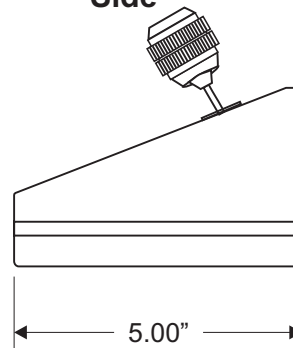

CP-ITV3-EVI/BRC

3-Axis ITV Control Panel

**Telemetrics Control Panel for the Sony
EVI-D30, EVI-D70, EVI-D100, BRC-300, BRC-700 and ELMO PTC-100
Pan/Tilt Video Cameras enhances function and value for
Teleconferencing, Educational, and Security Applications.**

Control Panel

Front

Side

Back

Description:

The Telemetrics CP-ITV3-D100 is an RS-232 serial desktop control panel designed to control the Sony EVI-D30, EVI-D70, EVI-D100, BRC-300, BRC-700 and Elmo PTC-100 pan/tilt video cameras. Up to four camera systems can be connected and controlled by one control panel.