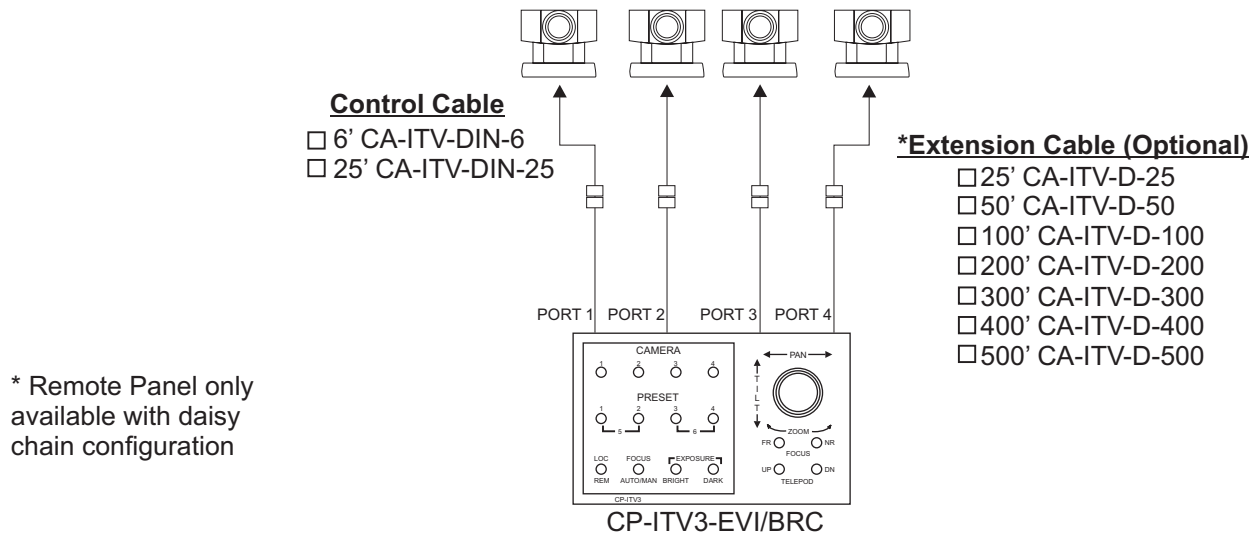

Control Panel

Front

Side

Back

Description:

The Telemetrics CP-ITV3-D100 is an RS-232 serial desktop control panel designed to control the Sony EVI-D30, EVI-D70, EVI-D100, BRC-300, BRC-700 and Elmo PTC-100 pan/tilt video cameras. Up to four camera systems can be connected and controlled by one control panel.

The pan/tilt video cameras may be connected using daisy chain wiring or home run wiring. Various interconnecting cable accessories are available (not included).

Other accessories include a ceiling mounting bracket (CAM-CMBKT), a wall mounting bracket (CAM-WMBKT) and a dome enclosure (CAM-CMDM).

Functions:

- Four Pan/Tilt Camera Select Switches
 - Six Preset Shot Switches
 - Local/Remote Select (Daisy Chain only)
 - Proportional Joystick for control of pan, tilt and zoom.
 - Lens Focus Far/Near
 - Lens Focus Auto/Man
 - Lens Iris Bright/Dark
 - Video Switcher (Daisy Chain Only)
 - Telepod Up/Down
- (Kramer 6 x 1 Switcher - CVG-SW61CS)

System with Daisy Chain Wiring

* Remote Panel only available with daisy chain configuration

* For Plenum cables, use part number CA-ITV-DP-XXX (where XXX=feet).

System with Home Run Wiring

* Remote Panel only available with daisy chain configuration