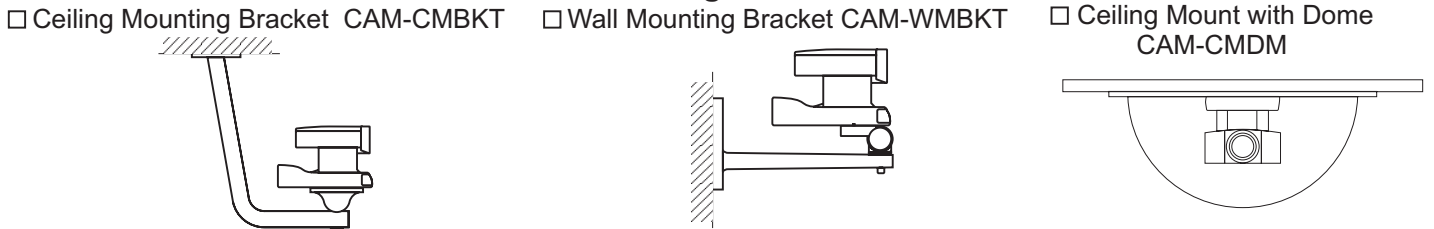

Mounting Brackets

Specifications and features subject to change without notice.