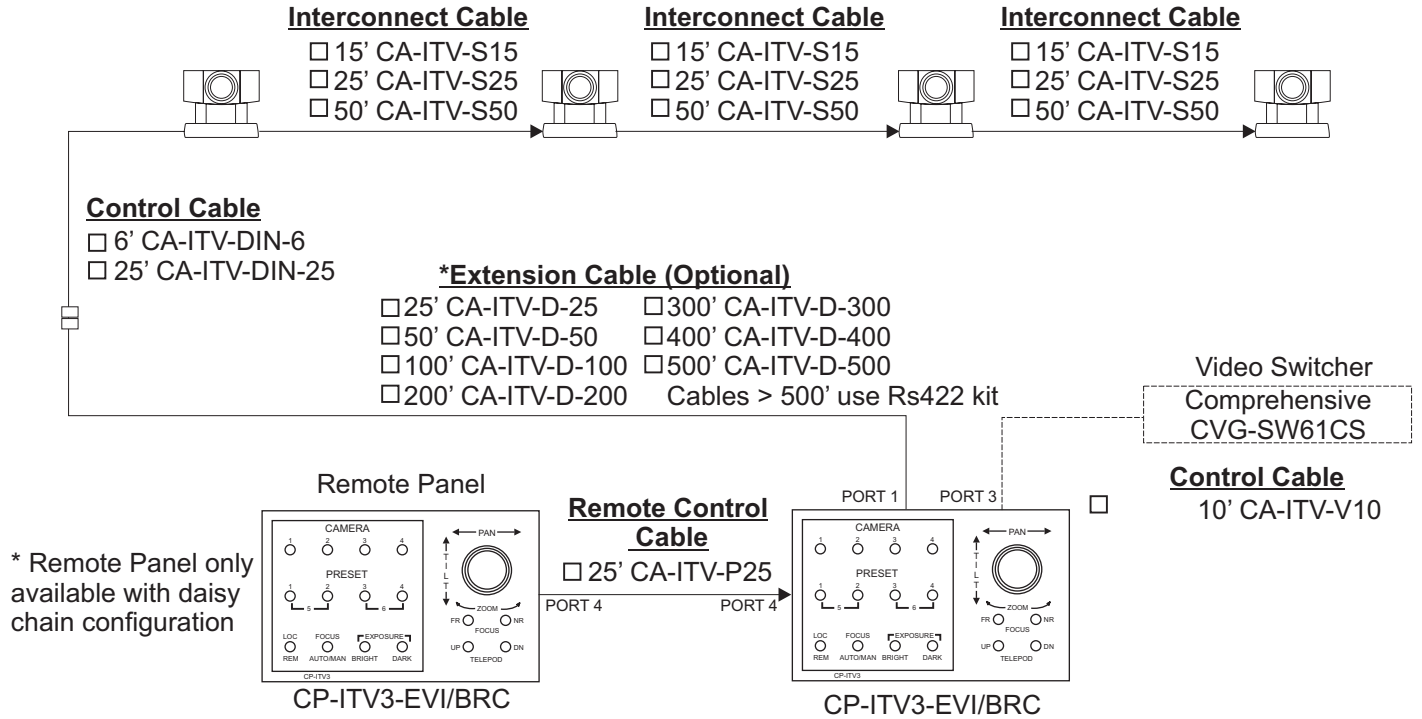

System with Daisy Chain Wiring

* Remote Panel only available with daisy chain configuration

* For Plenum cables, use part number CA-ITV-DP-XXX (where XXX=feet).