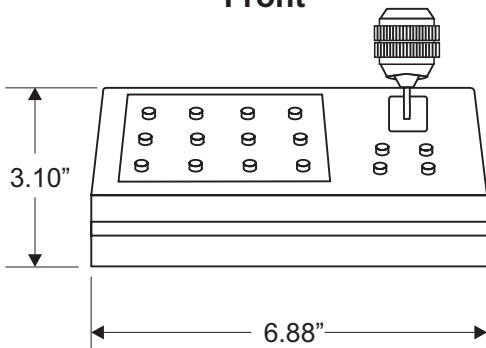

CP-ITV3-EVI/BRC

3-Axis ITV Control Panel

**Telemetrics Control Panel for the Sony
EVI-D30, EVI-D70, EVI-D100, BRC-300, BRC-700 and ELMO PTC-100
Pan/Tilt Video Cameras enhances function and value for
Teleconferencing, Educational, and Security Applications.**

Control Panel

Front

Side

Back

Description:

The Telemetrics CP-ITV3-D100 is an RS-232 serial desktop control panel designed to control the Sony EVI-D30, EVI-D70, EVI-D100, BRC-300, BRC-700 and Elmo PTC-100 pan/tilt video cameras. Up to four camera systems can be connected and controlled by one control panel.

A proportional rate joystick provides smooth, simultaneous control of pan, tilt and zoom. Switches are provided to control focus and iris of the camera lens, and motorized elevating tripod - telepod. Six memorized presets, pan, tilt, zoom and focus positions, for each of the four cameras can be recalled by selector switches provided or by external contact closures (option). Interacting local and remote control panels, RS-232 interconnected, can control the cameras at either location by selecting the front panel Local/Remote switch. RS-232 addressable external video switchers are also controllable when operating camera select buttons.