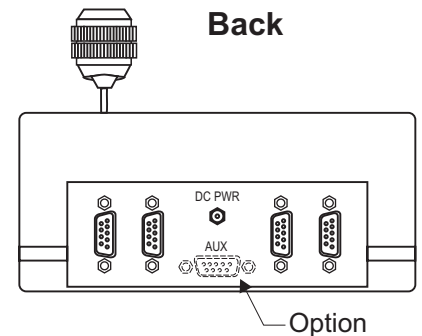

CP-ITV3-EVI/BRC

3-Axis ITV Control Panel

**Telemetrics Control Panel for the Sony
EVI-D30, EVI-D70, EVI-D100, BRC-300, BRC-700 and ELMO PTC-100
Pan/Tilt Video Cameras enhances function and value for
Teleconferencing, Educational, and Security Applications.**

Control Panel

Front

Side

Back

Description:

The Telemetrics CP-ITV3-D100 is an RS-232 serial desktop control panel designed to control the Sony EVI-D30, EVI-D70, EVI-D100, BRC-300, BRC-700 and Elmo PTC-100 pan/tilt video cameras. Up to four camera systems can be connected and controlled by one control panel.

A proportional rate joystick provides smooth, simultaneous control of pan, tilt and zoom. Switches are provided to control focus and iris of the camera lens, and motorized elevating tripod - telepod. Six memorized presets, pan, tilt, zoom and focus positions, for each of the four cameras can be recalled by selector switches provided or by external contact closures (option). Interacting local and remote control panels, RS-232 interconnected, can control the cameras at either location by selecting the front panel Local/Remote switch. RS-232 addressable external video switchers are also controllable when operating camera select buttons.

Functions:

- Four Pan/Tilt Camera Select Switches
 - Six Preset Shot Switches
 - Local/Remote Select (Daisy Chain only)
 - Proportional Joystick for control of pan, tilt and zoom.
 - Lens Focus Far/Near
 - Lens Focus Auto/Man
 - Lens Iris Bright/Dark
 - Video Switcher (Daisy Chain Only)
 - Telepod Up/Down
- (Kramer 6 x 1 Switcher - CVG-SW61CS)