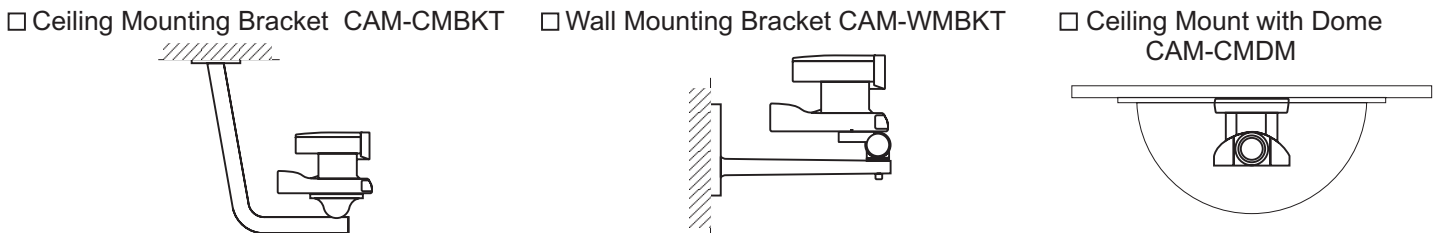

System with Daisy Chain Wiring

* For Plenum cables, use part number CA-ITV-DP-XXX (where XXX=feet).

System with Home Run Wiring

* For Plenum cables, use part number CA-ITV-DP-XXX (where XXX=feet).

Mounting Brackets

Specifications and features subject to change without notice.

Control Cable
 CA-ITV-DIN-6
 CA-ITV-DIN-25

- *Extension Cable (Optional)**
- 25' CA-ITV-D-25
 - 50' CA-ITV-D-50
 - 100' CA-ITV-D-100
 - 200' CA-ITV-D-200
 - 300' CA-ITV-D-300
 - 400' CA-ITV-D-400
 - 500' CA-ITV-D-500