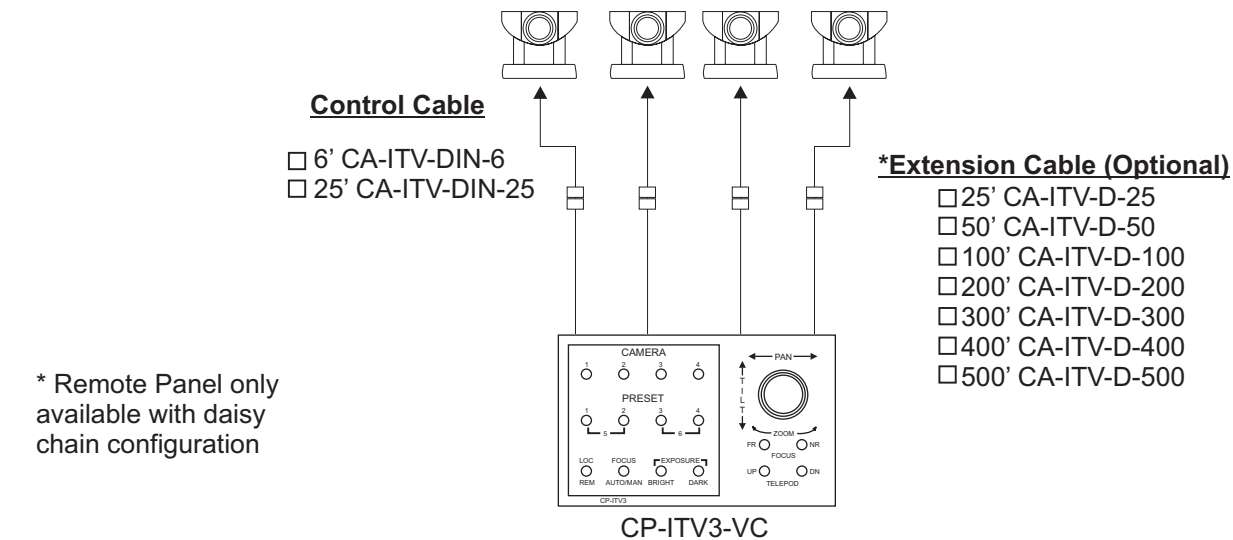

The pan/tilt video cameras may be connected using daisy chain wiring or home run wiring. Various interconnecting cable accessories are available (not included).

Other accessories include a ceiling mounting bracket (CAM-CMBKT) and a wall mounting bracket (CAM-WMBKT) and a dome enclosure (CAM-CMDM).

Functions:

- Four Pan/Tilt Camera Select Switches
- Six Preset Shot Switches
- Local/Remote Select (Daisy Chain Only)
- Proportional Joystick for control of pan, tilt and zoom.
- Lens Focus Far/Near
- Lens Focus Auto/Man
- Lens Iris Bright/Dark
- Video Switcher (Daisy Chain Only)
- Telepod Up/Down (Kramer 6 x 1 Switcher - CVG-SW61CS)

System with Daisy Chain Wiring

* For Plenum cables, use part number CA-ITV-DP-XXX (where XXX=feet).

System with Home Run Wiring

* For Plenum cables, use part number CA-ITV-DP-XXX (where XXX=feet).

Mounting Brackets

Specifications and features subject to change without notice.

Control Cable
 CA-ITV-DIN-6
 CA-ITV-DIN-25

- *Extension Cable (Optional)**
- 25' CA-ITV-D-25
 - 50' CA-ITV-D-50
 - 100' CA-ITV-D-100
 - 200' CA-ITV-D-200
 - 300' CA-ITV-D-300
 - 400' CA-ITV-D-400
 - 500' CA-ITV-D-500