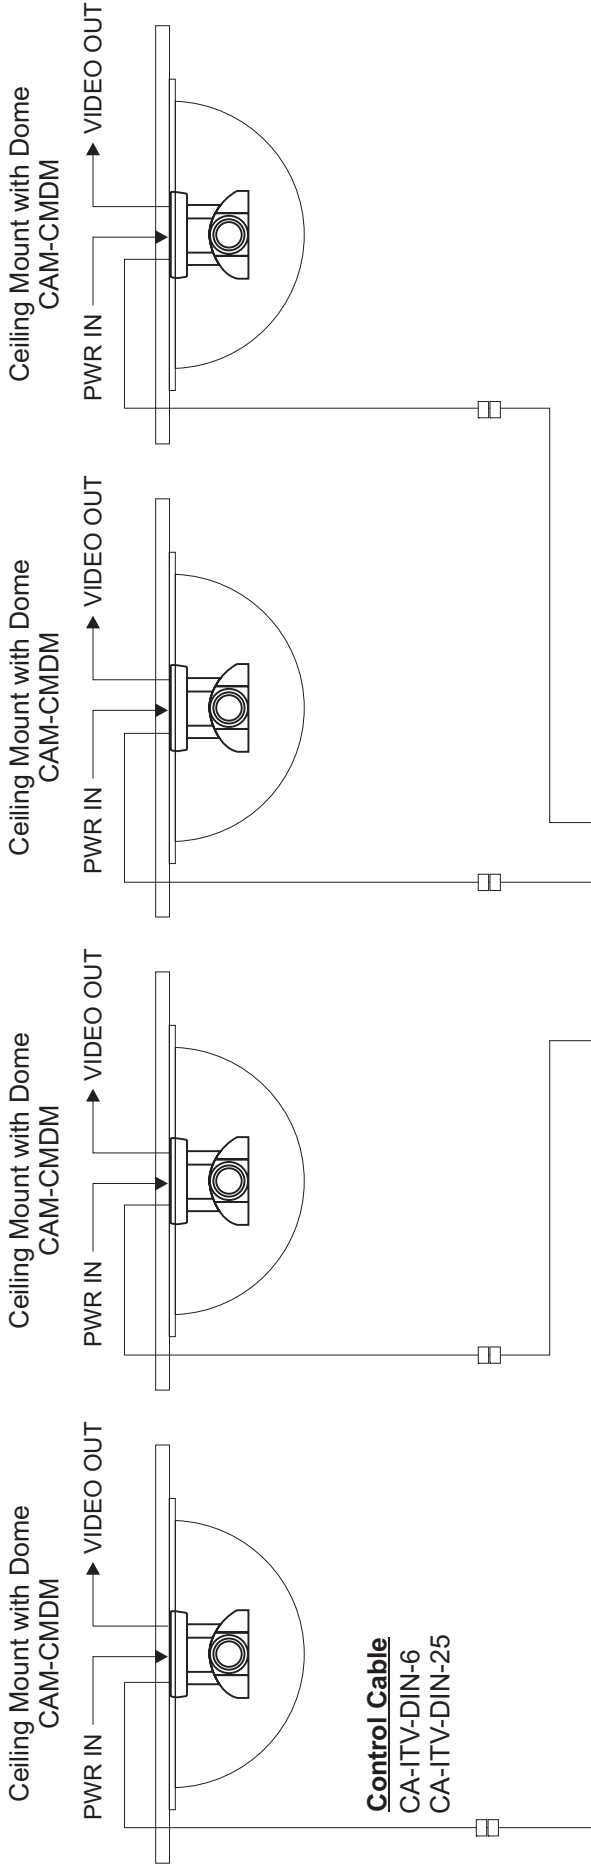

Control Panel

Front

Side

Back

Description:

The Telemetrics CP-ITV3-VC4 is an RS-232 serial desktop control panel designed to control the Canon VC-C4 and VC-C50 pan/tilt video cameras. Up to four camera systems can be connected and controlled by one control panel.

The pan/tilt video cameras may be connected using daisy chain wiring or home run wiring. Various interconnecting cable accessories are available (not included).

Other accessories include a ceiling mounting bracket (CAM-CMBKT) and a wall mounting bracket (CAM-WMBKT) and a dome enclosure (CAM-CMDM).

System with Daisy Chain Wiring

* For Plenum cables, use part number CA-ITV-DP-XXX (where XXX=feet).

System with Home Run Wiring

* For Plenum cables, use part number CA-ITV-DP-XXX (where XXX=feet).

Mounting Brackets

Specifications and features subject to change without notice.

Control Cable
 CA-ITV-DIN-6
 CA-ITV-DIN-25

- *Extension Cable (Optional)**
- 25' CA-ITV-D-25
 - 50' CA-ITV-D-50
 - 100' CA-ITV-D-100
 - 200' CA-ITV-D-200
 - 300' CA-ITV-D-300
 - 400' CA-ITV-D-400
 - 500' CA-ITV-D-500