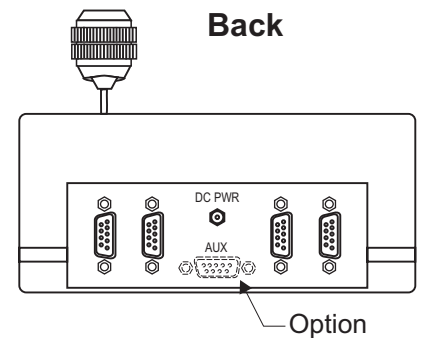

Control Panel

Front

Side

Back

Description:

The Telemetrics CP-ITV3-VC4 is an RS-232 serial desktop control panel designed to control the Canon VC-C4 and VC-C50 pan/tilt video cameras. Up to four camera systems can be connected and controlled by one control panel.

A proportional rate joystick provides smooth, simultaneous control of pan, tilt and zoom. Switches are provided to control focus and iris of the camera lens, and motorized elevating tripod - telepod. Six memorized presets, pan, tilt, zoom and focus positions, for each of the four cameras can be recalled by selector switches provided or by external contact closures (option). Interacting local and remote control panels, RS-232 interconnected, can control the cameras at either location by selecting the front panel Local/Remote switch. RS-232 addressable external video switchers are also controllable when operating camera select buttons.

The pan/tilt video cameras may be connected using daisy chain wiring or home run wiring. Various interconnecting cable accessories are available (not included).

Other accessories include a ceiling mounting bracket (CAM-CMBKT) and a wall mounting bracket (CAM-WMBKT) and a dome enclosure (CAM-CMDM).

Functions:

- Four Pan/Tilt Camera Select Switches
- Six Preset Shot Switches
- Local/Remote Select (Daisy Chain Only)
- Proportional Joystick for control of pan, tilt and zoom.
- Lens Focus Far/Near
- Lens Focus Auto/Man
- Lens Iris Bright/Dark
- Video Switcher (Daisy Chain Only)
- Telepod Up/Down (Kramer 6 x 1 Switcher - CVG-SW61CS)