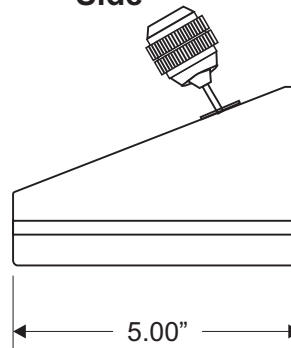

CP-ITV3-VC

3-Axis ITV Control Panel

**Telemetrics Control Panel for the Canon VC-C4 and VC-C50
Pan/Tilt Video Cameras
enhances function and value for
Teleconferencing, Educational, and Security Applications.**

Control Panel

Front

Side

Back

Description:

The Telemetrics CP-ITV3-VC4 is an RS-232 serial desktop control panel designed to control the Canon VC-C4 and VC-C50 pan/tilt video cameras. Up to four camera systems can be connected and controlled by one control panel.