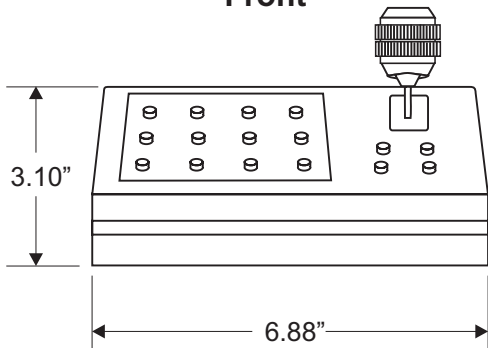

CP-ITV3-VC

3-Axis ITV Control Panel

**Telemetrics Control Panel for the Canon VC-C4 and VC-C50
Pan/Tilt Video Cameras
enhances function and value for
Teleconferencing, Educational, and Security Applications.**

Control Panel

Front

Side

Back

Description:

The Telemetrics CP-ITV3-VC4 is an RS-232 serial desktop control panel designed to control the Canon VC-C4 and VC-C50 pan/tilt video cameras. Up to four camera systems can be connected and controlled by one control panel.