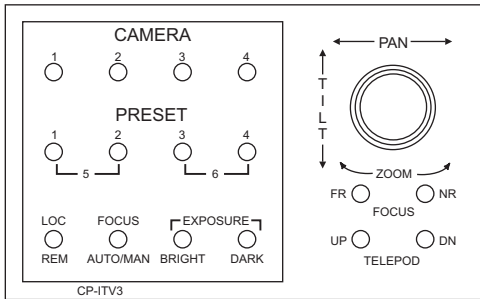

CP-ITV3-VC

3-Axis ITV Control Panel

**Telemetrics Control Panel for the Canon VC-C4 and VC-C50
Pan/Tilt Video Cameras
enhances function and value for
Teleconferencing, Educational, and Security Applications.**

Control Panel

Front

Side

Back

Description:

The Telemetrics CP-ITV3-VC4 is an RS-232 serial desktop control panel designed to control the Canon VC-C4 and VC-C50 pan/tilt video cameras. Up to four camera systems can be connected and controlled by one control panel.

A proportional rate joystick provides smooth, simultaneous control of pan, tilt and zoom. Switches are provided to control focus and iris of the camera lens, and motorized elevating tripod - telepod. Six memorized presets, pan, tilt, zoom and focus positions, for each of the four cameras can be recalled by selector switches provided or by external contact closures (option). Interacting local and remote control panels, RS-232 interconnected, can control the cameras at either location by selecting the front panel Local/Remote switch. RS-232 addressable external video switchers are also controllable when operating camera select buttons.

Functions:

- Four Pan/Tilt Camera Select Switches
- Six Preset Shot Switches
- Local/Remote Select (Daisy Chain Only)
- Proportional Joystick for control of pan, tilt and zoom.
- Lens Focus Far/Near
- Lens Focus Auto/Man
- Lens Iris Bright/Dark
- Video Switcher (Daisy Chain Only)
- Telepod Up/Down (Kramer 6 x 1 Switcher - CVG-SW61CS)