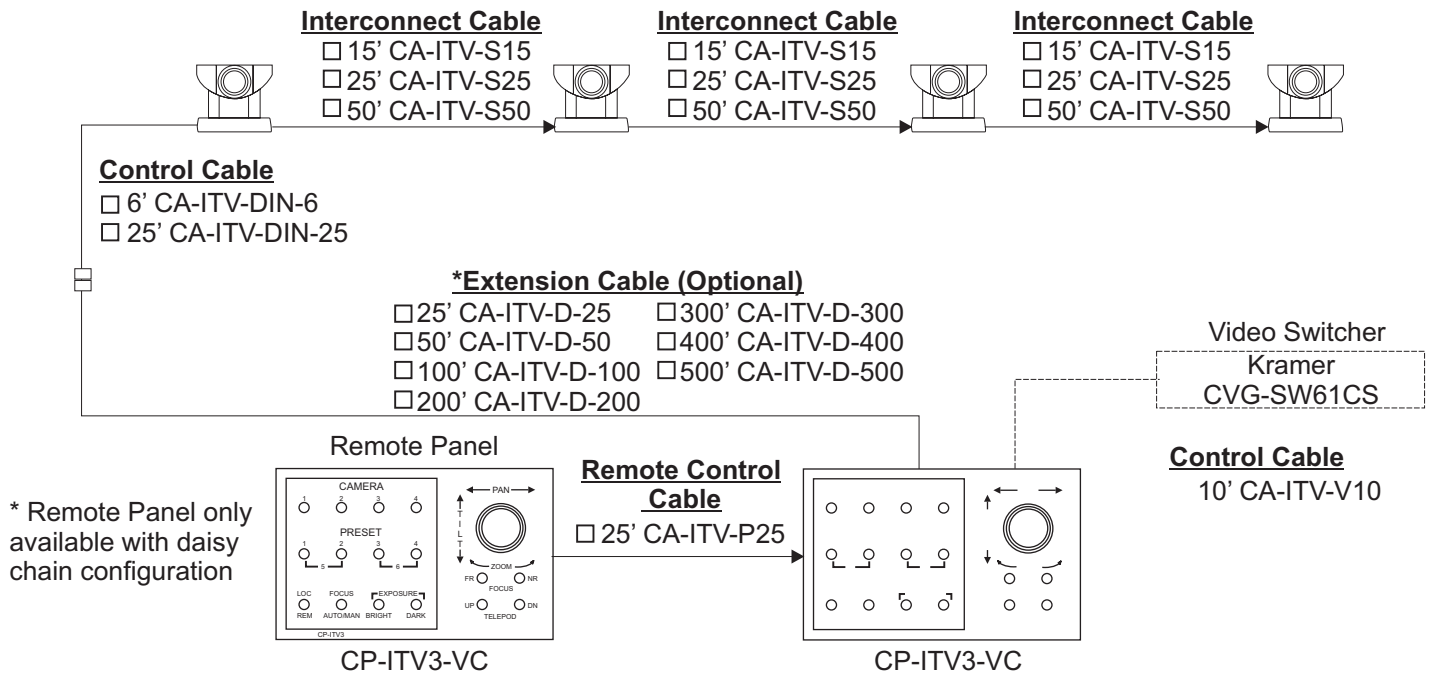

System with Daisy Chain Wiring

* For Plenum cables, use part number CA-ITV-DP-XXX (where XXX=feet).