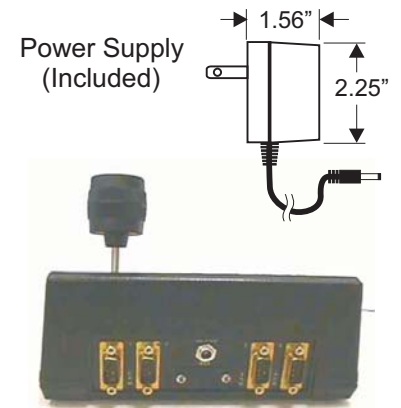

CP-ITV3-VC

3-Axis ITV Control Panel

**Telemetrics Control Panel for the Canon VC-C4 and VC-C50
Pan/Tilt Video Cameras
enhances function and value for
Teleconferencing, Educational, and Security Applications.**

Control Panel

Front

Side

Back

Description:

The Telemetrics CP-ITV3-VC4 is an RS-232 serial desktop control panel designed to control the Canon VC-C4 and VC-C50 pan/tilt video cameras. Up to four camera systems can be connected and controlled by one control panel.

A proportional rate joystick provides smooth, simultaneous control of pan, tilt and zoom. Switches are provided to control focus and iris of the camera lens, and motorized elevating tripod - telepod. Six memorized presets, pan, tilt, zoom and focus positions, for each of the four cameras can be recalled by selector switches provided or by external contact closures (option). Interacting local and remote control panels, RS-232 interconnected, can control the cameras at either location by selecting the front panel Local/Remote switch. RS-232 addressable external video switchers are also controllable when operating camera select buttons.