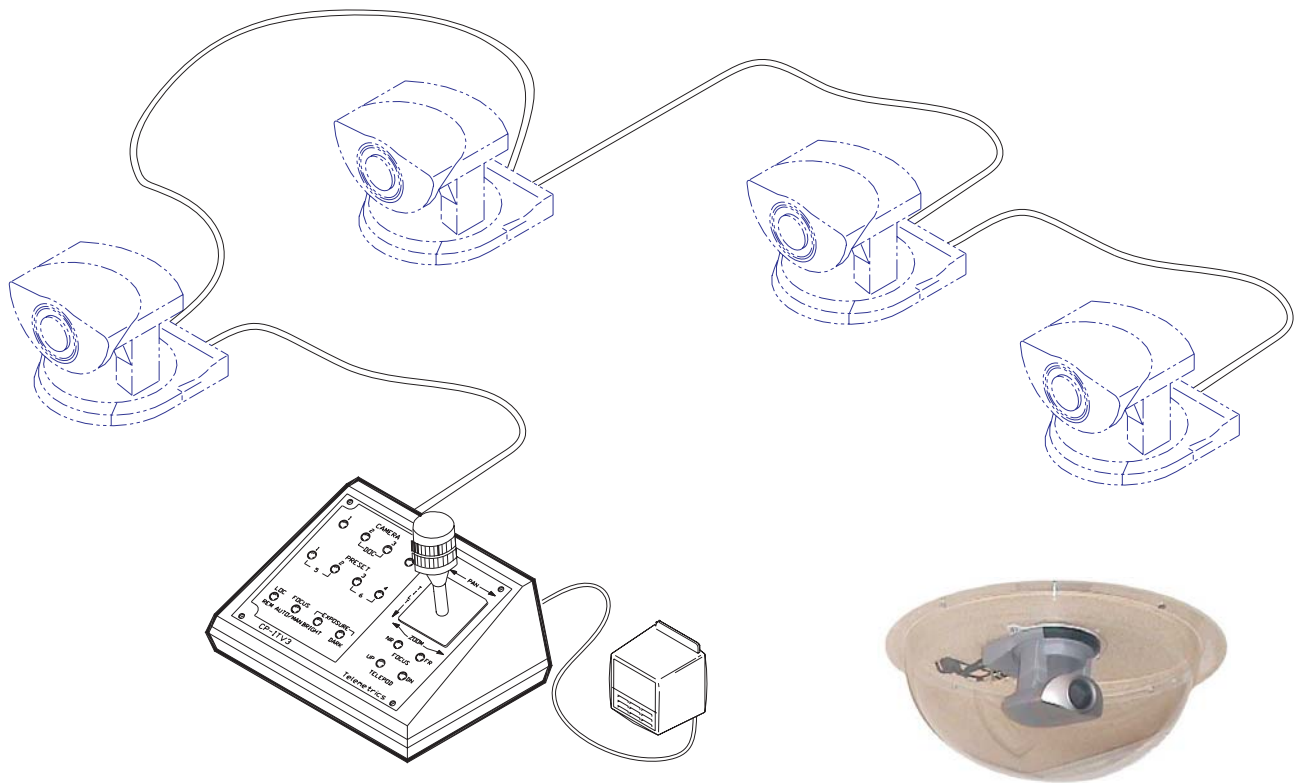

CP-ITV3-VC

3-Axis ITV Control Panel

**Telemetrics Control Panel for the Canon VC-C4 and VC-C50
Pan/Tilt Video Cameras
enhances function and value for
Teleconferencing, Educational, and Security Applications.**

Control Panel

Front

Side

Back

Description:

The Telemetrics CP-ITV3-VC4 is an RS-232 serial desktop control panel designed to control the Canon VC-C4 and VC-C50 pan/tilt video cameras. Up to four camera systems can be connected and controlled by one control panel.

A proportional rate joystick provides smooth, simultaneous control of pan, tilt and zoom. Switches are provided to control focus and iris of the camera lens, and motorized elevating tripod - telepod. Six memorized presets, pan, tilt, zoom and focus positions, for each of the four cameras can be recalled by selector switches provided or by external contact closures (option). Interacting local and remote control panels, RS-232 interconnected, can control the cameras at either location by selecting the front panel Local/Remote switch. RS-232 addressable external video switchers are also controllable when operating camera select buttons.

The pan/tilt video cameras may be connected using daisy chain wiring or home run wiring. Various interconnecting cable accessories are available (not included).

Other accessories include a ceiling mounting bracket (CAM-CMBKT) and a wall mounting bracket (CAM-WMBKT) and a dome enclosure (CAM-CMDM).