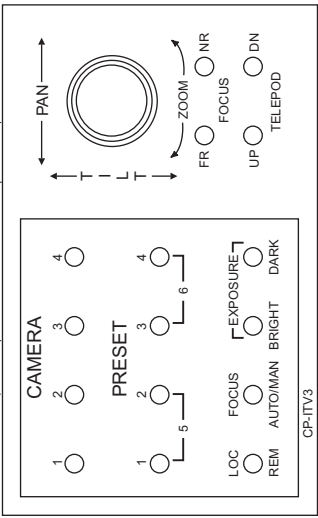

The pan/tilt video cameras may be connected using daisy chain wiring or home run wiring. Various interconnecting cable accessories are available (not included).

Other accessories include a ceiling mounting bracket (CAM-CMBKT) and a wall mounting bracket (CAM-WMBKT) and a dome enclosure (CAM-CMDM).

System with Daisy Chain Wiring

* For Plenum cables, use part number CA-ITV-DP-XXX (where XXX=feet).

System with Home Run Wiring

* For Plenum cables, use part number CA-ITV-DP-XXX (where XXX=feet).

Mounting Brackets

Specifications and features subject to change without notice.

Control Cable
 CA-ITV-DIN-6
 CA-ITV-DIN-25

- *Extension Cable (Optional)**
- 25' CA-ITV-D-25
 - 50' CA-ITV-D-50
 - 100' CA-ITV-D-100
 - 200' CA-ITV-D-200
 - 300' CA-ITV-D-300
 - 400' CA-ITV-D-400
 - 500' CA-ITV-D-500

* For Plenum cables, use part number CA-ITV-DP-XXX (where XXX=feet).

**3-Axis ITV Control Panel
 CP-ITV3-VC**

Telemetrics Inc.

6 Leighton Place
 Mahwah, New Jersey, U.S.A. 07430
 Phone: (201)848-9818 Fax: (201)848-9819
 www.telemetricsinc.com