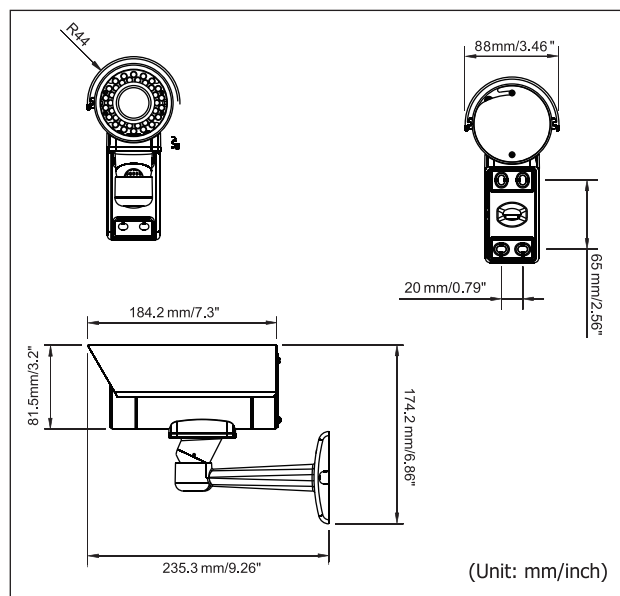

EZ430

520 TVL IR Bullet Style Weatherproof Color Camera

Features

- 520 TVL of excellent high resolution technology
- Motorized lens controller for easy zoom and focus lens adjustment
- Vari-focal lens to offer you a wide variety of angle viewing
- True Day/Night function with removable IR cut filter
- IRIS level adjustment
- Cable wires are placed inside camera bracket to eliminate messy wiring and damage
- Intelligent vari-frequency for IR control (brightness balance & energy saving)
- Split glass design to avoid LED light reflection
- Up to 30 meters/98 ft. of IR range
- Up to 20,000 hours of IR LED lifespan
- Vandal resistant for intentional destruction
- Weatherproof and IP66 rated

Dimensions

Specifications

Pickup Device	1/3" Sony Super HAD CCD
Video Format	NTSC or PAL
Scanning System	NTSC: 525 TVL, 60 fields/sec. PAL: 625 TVL, 50 fields/sec.
Picture Elements	768 x 494 (NTSC) / 752 x 582 (PAL)
Horizontal Resolution	520 TVL
Sensitivity	0.4 Lux / F=1.2 (IR OFF), 0 Lux (IR ON)
S/N Ratio	Over 48 dB (AGC Off)
Electronic Shutter	1/50 (1/60) ~ 1/100,000
Lens Type	Vari-focal lens f=2.9~10mm, f=9~22mm
Backlight Comp.	Yes
Auto Gain Control	Yes
Auto White Balance	Yes (2500°K ~ 9000°K)
True Day/Night	Yes, with IR cut filter
Gamma Correction	0.45
Video Output	BNC 1.0Vp-p, 75ohm
Sync. Mode	Internal sync.
Power Source	12VDC/24VAC
Power Consumption	12VDC: 12W max. (Heater ON & IR LED ON) 24VAC: 15W max. (Heater ON & IR LED ON)
Dimensions (L x W x H)	235.3 x 88 x 174.2 mm / 9.26" x 3.46" x 6.86" (with bracket & sunshield)
Weight	1.15 kg / 2.53 lbs. (with bracket & sunshield)
Operating Temperature	-10°C ~ 50°C / 14°F ~ 122°F
Humidity	20% ~ 80% Humidity
IR Distance	30M / 98 ft.
IR Wavelength	850nm
IR LED Lifespan	20,000 hours
Weatherproof	IP66 rated
Vandal Resistant	Yes
Heater	Yes, built-in