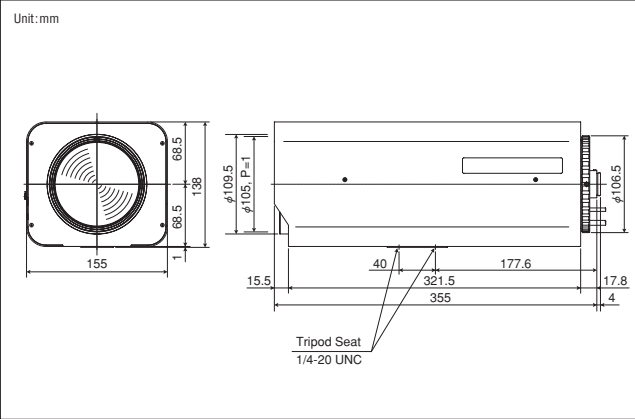

## Motorized Zoom Lens

Basic Specification		
Format Size	1/2	
Focal Length	12~1,320mm	
Max. Aperture Ratio	1:4.0~7.2	
Iris Range	F4.0~360	
Mount	C	
Horizontal Angle of View	1/4 format	17.17~0.31°
	1/3 format	23.18~0.21°
	1/2 format	31.65~0.28°
	2/3 format	—
Min. Object Distance	5.0m	
Back Focal Length	8.99mm	
Filter Size	105mm P=1.0mm	
Dimensions	155×138×355mm	

## Motorized Zoom Lens

Basic Specification		
Format Size	1/2	
Focal Length	8.0~144mm	
Max. Aperture Ratio	1:1.6~2.2	
Iris Range	F1.6~720	
Mount	C	
Horizontal Angle of View	1/4 format	25.67~1.43°
	1/3 format	34.10~1.91°
	1/2 format	45.10~2.55°
	2/3 format	—
Min. Object Distance	4.0m	
Back Focal Length	13.75mm	
Filter Size	—	
Dimensions	139.8×151.9×210mm	

Model	H18ZME-F (C60839)
Iris	Auto-Iris (Video Iris) / Manual Override Approx. 1.5 sec (Close-Open)
Focus	Motorized with Pre-Set Approx. 3.5 sec (Near-Far)
Zoom	Motorized with Pre-Set Approx. 4.0 sec (Wide-Tele)
Weight	3,840g
Remarks	Day & Night