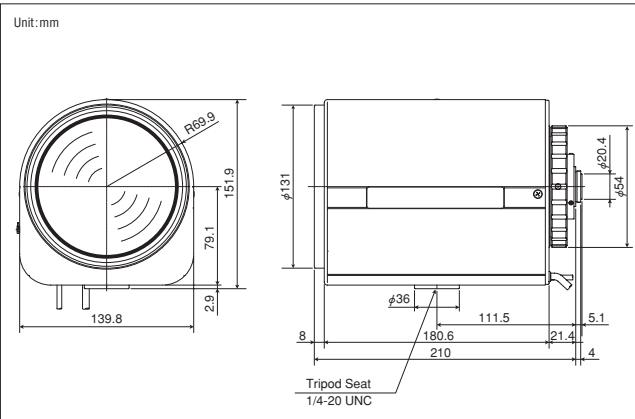

## Motorized Zoom Lens

Basic Specification		
Format Size	1/2	
Focal Length	12~1,320mm	
Max. Aperture Ratio	1:4.0~7.2	
Iris Range	F4.0~360	
Mount	C	
Horizontal Angle of View	1/4 format	17.17~0.31°
	1/3 format	23.18~0.21°
	1/2 format	31.65~0.28°
	2/3 format	—
Min. Object Distance	5.0m	
Back Focal Length	8.99mm	
Filter Size	105mm P=1.0mm	
Dimensions	155×138×355mm	

## Motorized Zoom Lens

Basic Specification		
Format Size	1/2	
Focal Length	8.0~144mm	
Max. Aperture Ratio	1:1.6~2.2	
Iris Range	F1.6~720	
Mount	C	
Horizontal Angle of View	1/4 format	25.67~1.43°
	1/3 format	34.10~1.91°
	1/2 format	45.10~2.55°
	2/3 format	—
Min. Object Distance	4.0m	
Back Focal Length	13.75mm	
Filter Size	—	
Dimensions	139.8×151.9×210mm	